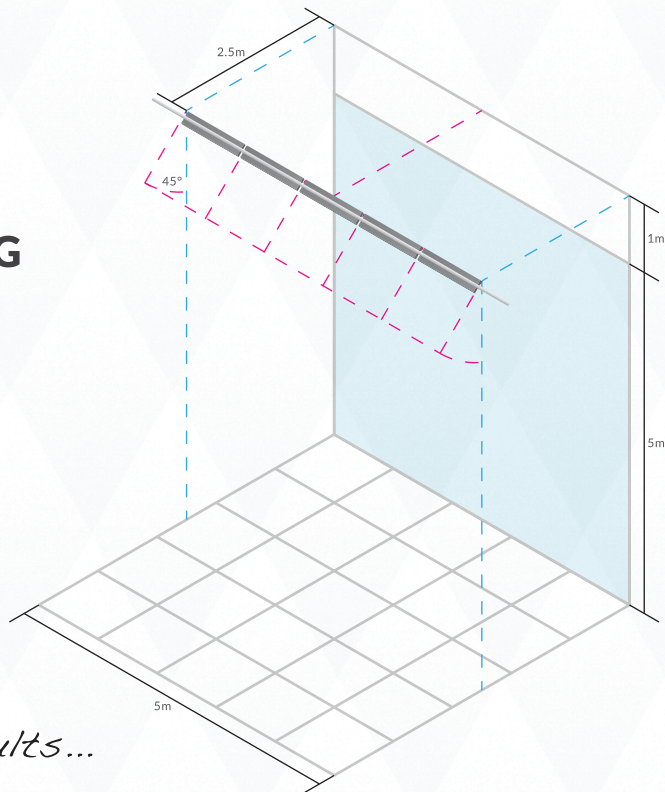

- 5xSL1s at a height of 6m
- 2.5m from background
- Angle of 45°
- Units as close possible
- FStop:4 1/2

Contact us

if you need more test results...

SMARTLIGHT MOTION

by DMG Technologies

7 RUE ALSACE LORRAINE, 69001 LYON, FRANCE

Dop Choice
SNAPGRID®

Dop Choice Snapgrid : This award winning louver system is a fabric grid which narrows the beam angle from 120° to 50°. Quick to mount and unmount.

Dop Choice
SNAPBAG®

A soft box which widens the light surface from 7.8" (20cm) to 19.6" (50cm). Quick to mount and unmount. Comes with 3 diffusing fabrics (Full, Half & Quarter)