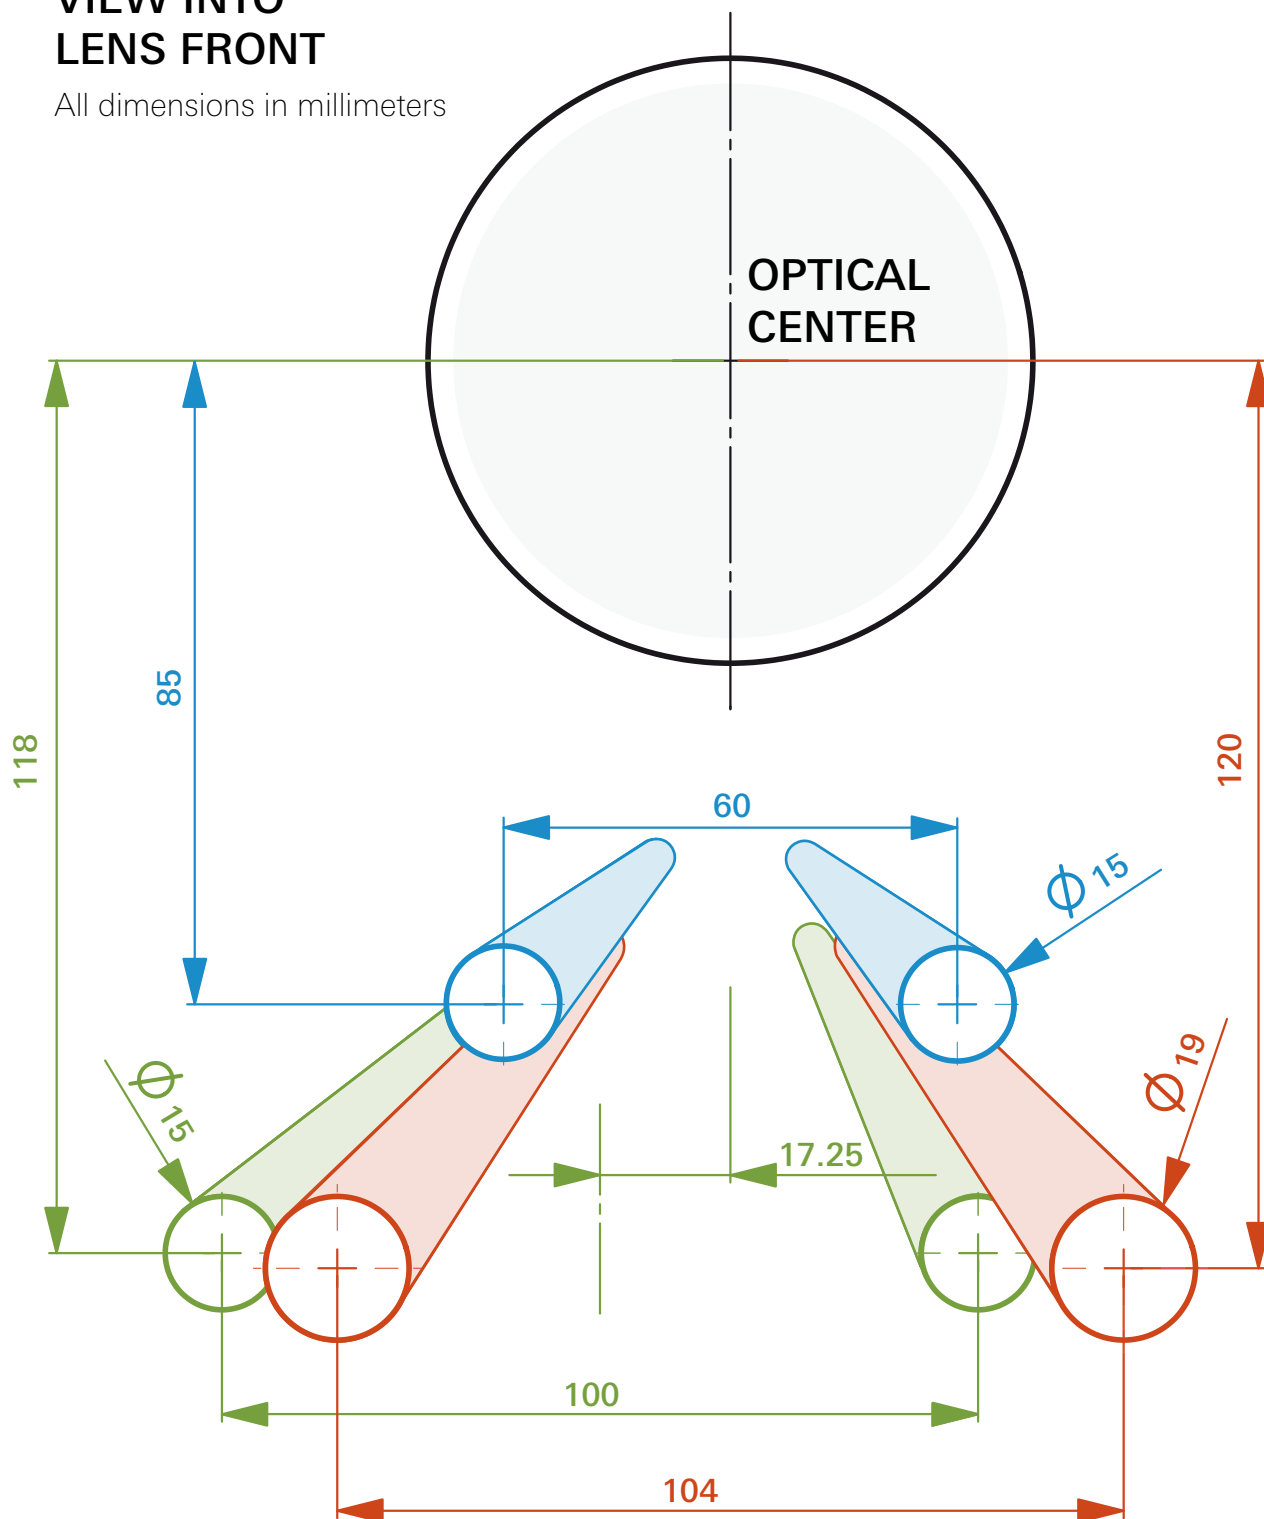

VIEW INTO LENS FRONT

All dimensions in millimeters

15mm LWS (Light Weight Support): symmetric to optical center

19mm Studio: symmetric to optical center

15mm Studio: offset 17.25mm (camera right) from optical center