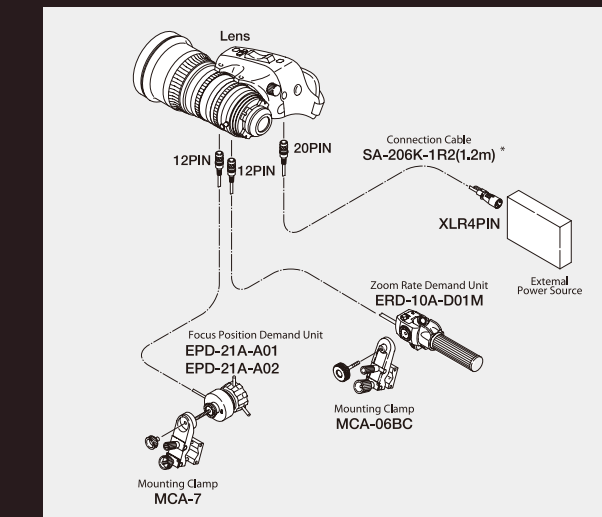

System Configuration

*Connection cable for external power source is necessary when the power source (over 10V, 1A) can't be supplied from a camera.

Optional Accessories (Servo Control Kit)

Name	Model	Name	Model
Focus Position Demand Unit	Digital Focus Demand Unit EPD-4A-E12A Mounting Clamp MCA-06BC Standard Focus Demand Unit EPD-21A-A01/A02 Mounting Clamp MCA-7	Connection Cable (EPD-4A- Lens)	EBF-1
Zoom Rate Demand Unit	Digital Zoom Rate Demand Unit ERD-10A-D01M Mounting Clamp MCA-06BC Standard Zoom Rate Demand Unit ERD-20A-A02 Mounting Clamp MCA-7	External Power Adapter Cable (Lens: 20PIN <-> External Power Adapter XLR: 4PIN) L=120cm	SA-206K-1R2
		External Power Adapter Cable (Lens: 20PIN <-> Camera: 12PIN) L=120cm	SA-206M-1R2
		External Power Adapter Cable (Lens: 20PIN <-> Camera: 12PIN) L=40cm	SA-206M-1R40
		External Power Adapter Cable (Lens: 20PIN <-> Camera: 12PIN) L=25cm	SA-206M-1R25