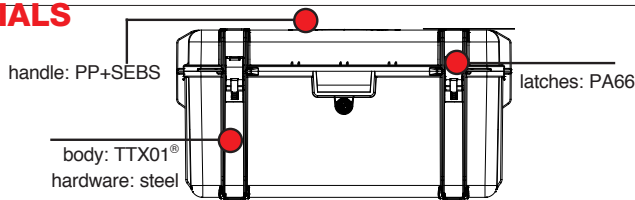

MATERIALS

APPROVALS

ATA 300
IP67
STANAG 4280
DS 81-41

TEST

DROP
IMPACT
HANDLE
WATERTIGHT INTEGRITY
UV COLOR AND MATERIAL PROTECTION

PLABER SRL
VIA DIV. TRIDENTINA, 10
I-36061 BASSANO DEL GRAPPA
VICENZA - ITALY
T +39 0424 809150
F +39 0424 808548

WWW.HPRC.IT
E INFO@HPRC.IT
SKYPE HPRC_HELPDESK

HPRC we case in **green.**