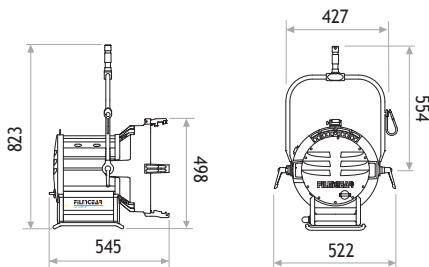

### ■ SPECIFICATIONS

Identity No.	L04025DP
Capacity	4,000W / 2,500W
Lamp Bulb Voltage	200V / 115V
Protective Lens	Ø335mm (13-1/8 in.)
Par Lens	Ø300mm (11-3/4 in.)
Weight (without barndoor)	19.6 kg
Weight (with barndoor)	22.1 kg
Lamp Type	HMI 4kW/2.5kW SE 5600K
Lamp Holder	G38
Stirrup	Ø28mm (1-1/8 in.) Spigot
Class / IP Rating	1 / 23
Max. Surface Temp.	190 °C
Max. Ambient Temp.	45 °C
Min. Distance to Illuminated Object	10 m
Min. Distance to Flammable Object	1 m
Operating Range	45° - 0° - 45°

### ■ DIMENSIONS (mm)

### ■ PHOTOMETRIC DATA

		Distance	10m	15m	20m			Distance	10m	15m	20m
<b>4000W</b>						<b>2500W</b>					
Spot (8°)	Lux		57318	25474	14329	Spot (8°)	Lux		54288	24128	13572
	Beam Ø		1.40 m	2.10 m	2.08 m		Beam Ø		1.40 m	2.10 m	2.80 m
Medium Flood (10° x 20°)	Lux		22574	10033	5643	Medium Flood (10° x 20°)	Lux		17827	7923	4457
	Beam Ø		1.75 x 3.53 m	2.62 x 5.29 m	3.50 x 7.05 m		Beam Ø		1.75 x 3.53 m	2.62 x 5.29 m	3.50 x 7.05 m
Wide Flood (20° x 45°)	Lux		7838	3479	1957	Wide Flood (20° x 40°)	Lux		3384	1504	846
	Beam Ø		3.53 x 8.28 m	5.29 x 12.43 m	7.05 x 16.56 m		Beam Ø		3.53 x 7.28m	5.29 x 10.92 m	7.05 x 14.46 m
Super Wide Flood (40°)	Lux		4040	1976	1010	Super Wide Flood (30°)	Lux		2677	1190	669
	Beam Ø		7.28 m	10.92 m	14.46 m		Beam Ø		5.36 m	8.04 m	10.72 m
Frosted Super Flood (36°)	Lux		2677	1190	669	Frosted Super Flood (35°)	Lux		1326	589	332
	Beam Ø		6.50 m	9.75 m	13.00 m		Beam Ø		6.31 m	9.46 m	12.61 m

### ■ PACKAGE CONTENT

- Aluminium Lamp Housing with 4-leaf Rotatable Barndoor with Safety Wire
- Ø335mm (13-1/8 in.) Protective Lens
- Set of 5 Par Lenses Ø300mm (11-3/4 in.) with Frames
- Lens Case
- GX38 Lampholder
- Igniter
- Cable with Multipin Connector
- Stirrup with Ø28mm (1-1/8 in.) Spigot