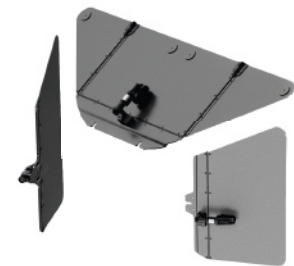

Studio Matte Box SMB-1 (6.6" x 6.6")

CONFIGURATION OVERVIEW – 8.3.1 / 2014.04

© 2010 Arnold & Richter Cine Technik GmbH & Co. Betriebs KG. All rights reserved. This material is provided "as is" for information purposes only without any warranty. ARRI assumes no responsibility with regard to the performance or use of the products or typographical errors or inaccuracies of given information. Product specifications are subject to change without notice. For a full listing of all available components consult the price list.

Sets for SMB-1

SMB-1 Tilt Set 19 mm, K0.0001681
including:
K2.66262.0 - SMB-1 Tilt
K2.0001465 - SMB-1 2-Filter Stage Incl. 2 Filter Frames
K2.0001462 - SMB-1 1-Filter Stage Incl. 1 Filter Frames
K2.66280.0 - SMB-1 19 mm Studio Arm
K2.0001174 - 6" Tilting Filter Ring 150 mm

SMB-1 Tilt Set 15 mm, K0.0001680
including:
K2.66262.0 - SMB-1 Tilt
K2.0001465 - SMB-1 2-Filter Stage Incl. 2 Filter Frames
K2.0001462 - SMB-1 1-Filter Stage Incl. 1 Filter Frames
K2.0000646 - SMB-1 15 mm Studio Arm
K2.0001174 - 6" Tilting Filter Ring 150 mm

SMB-1 Basic Set 19 mm, K0.0001678
including:
K2.0001516 - SMB-1 Basic
K2.0001465 - SMB-1 2-Filter Stage Incl. 2 Filter Frames
K2.0001462 - SMB-1 1-Filter Stage Incl. 1 Filter Frames
K2.66280.0 - SMB-1 19 mm Studio Arm

SMB-1 Basic Set 15 mm, K0.0001677
including:
K2.0001516 - SMB-1 Basic
K2.0001465 - SMB-1 2-Filter Stage Incl. 2 Filter Frames
K2.0001462 - SMB-1 1-Filter Stage Incl. 1 Filter Frames
K2.0000646 - SMB-1 15 mm Studio Arm

SMB-1 Lightshield Set, K0.0001679
including:
K2.66273.0 - SMB-1 Top/Bottom Flag
K2.66274.0 - SMB-1 Side Flags (Pair)