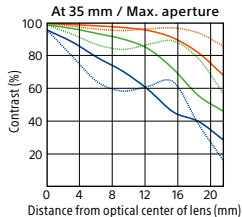

Wide-angle zoom

Carl Zeiss Lens

E
mount

Zoom

SEL1635Z

Vario-Tessar T* FE 16-35mm F4 ZA OSS

- Advanced aspherical lens (AA lens)
- Aspherical lens
- ED glass

35mm-equivalent focal length (APS-C) **24-52.5 mm**

Max. magnification **0.19 x**

Min. Focus **0.28 m**

Filter diameter **72 mm**

Dimensions (Dia x L) **78 x 98.5 mm**

Weight (approx.) **518 g**

Spatial frequency	R	T
10 line pairs / mm		
20 line pairs / mm		
40 line pairs / mm		