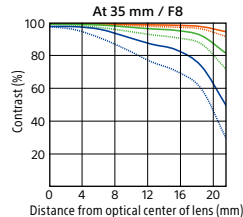

Wide-angle zoom

Carl Zeiss Lens

E
mount

Zoom

SEL1635Z

Vario-Tessar T* FE 16-35mm F4 ZA OSS

- Advanced aspherical lens (AA lens)
- Aspherical lens
- ED glass

35mm-equivalent focal length (APS-C) **24-52.5 mm**

Max. magnification **0.19 x**

Min. Focus **0.28 m**

Filter diameter **72 mm**

Dimensions (Dia x L) **78 x 98.5 mm**

Weight (approx.) **518 g**

Spatial frequency	R	T
10 line pairs / mm		
20 line pairs / mm		
40 line pairs / mm		