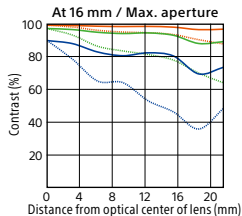

Wide-angle zoom

Carl Zeiss Lens

E
mount

Zoom

SEL1635Z

Vario-Tessar T* FE 16-35mm F4 ZA OSS

- Advanced aspherical lens (AA lens)
- Aspherical lens
- ED glass

35mm-equivalent focal length (APS-C) **24-52.5 mm**

Max. magnification **0.19 x**

Min. Focus **0.28 m**

Filter diameter **72 mm**

Dimensions (Dia x L) **78 x 98.5 mm**

Weight (approx.) **518 g**

Spatial frequency	R	T
10 line pairs / mm		
20 line pairs / mm		
40 line pairs / mm		

R: Radial values
T: Tangential values

35mm full frame

ED

Advanced

IF

OSS