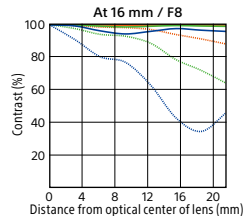

Wide-angle zoom

Carl Zeiss Lens

E
mount

Zoom

SEL1635Z

Vario-Tessar T* FE 16-35mm F4 ZA OSS

- Advanced aspherical lens (AA lens)
- Aspherical lens
- ED glass

35mm-equivalent focal length (APS-C) **24-52.5 mm**

Max. magnification **0.19 x**

Min. Focus **0.28 m**

Filter diameter **72 mm**

Dimensions (Dia x L) **78 x 98.5 mm**

Weight (approx.) **518 g**

Spatial frequency	R	T
10 line pairs / mm		
20 line pairs / mm		
40 line pairs / mm		

R: Radial values
T: Tangential values

35mm full frame

ED

Advanced

IF

OSS