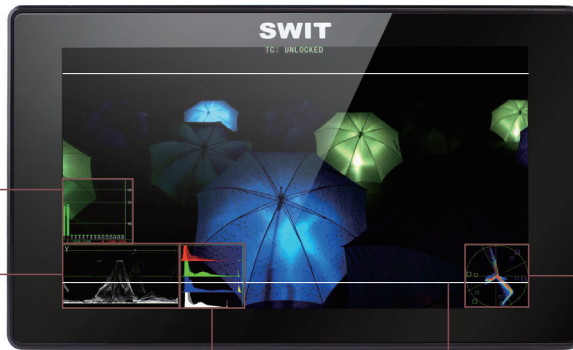

### Waveforms

Y/Cb/Cr/R/G/B with single line selection  
 White / Green / False color display  
 Larger size waveform in center  
 Chart position / Translucent adjust

## Features

- ◆ 5.5" LCD, 1920×1080 full HD
- ◆ Optical bonding LCD panel
- ◆ All metal housing, thinner and robust
- ◆ 2K/3G/HD/SD-SDI input and loop out
- ◆ HDMI input and converted to SDI out
- ◆ 16-ch Embedded audio meters with alert
- ◆ Select any 2 audio channels to output
- ◆ Waveform Y/Cb/Cr/R/G/B and single line
- ◆ Vector scope, histogram R/G/B/Y
- ◆ Peaking focus assist (dual color)
- ◆ AFD, timecode, H/V delay, Zebra stripes
- ◆ Marker 4:3, 13:9, 14:9, 15:9, 1.85:1, 2.35:1
- ◆ False color, R/G/B/Mono, 100% colorbar
- ◆ Various DV battery plate install
- ◆ USB firmware upgrade