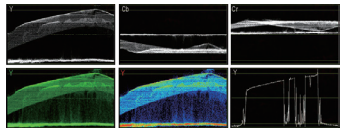

### Luxury package includes additional

## Video quality monitoring assist

### Audio Meters

SDI: 16-ch / HDMI: 2-ch  
 Select any 2 channel to output  
 Audio abnormal alert info display  
 Display only 2-ch, 8-ch, or full 16-ch  
 Chart position / Translucent adjust

### Waveforms

Y/Cb/Cr/R/G/B with single line selection  
 White / Green / False color display  
 Larger size waveform in center  
 Chart position / Translucent adjust