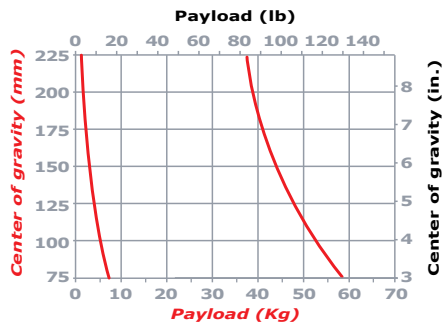

Extremely rugged and precise, the **MAXIMA** is meant to become the **ultimate industry standard**.

■ specifications

Payload capacity at:

200 mm (8")	39 Kg (86 lbs)
150 mm (6")	45 Kg (99 lbs)
100 mm (4")	52 Kg (115 lbs)

Weight: **15 Kg (33 lbs)**

Pan range: **360°**

Tilt range: **+/- 65°**

Counterbalance: **Continuous**

Fluid drag: **Continuous**

Bowl diameter: **Flat Mitchell/150mm**

Temp. range: **-40°/+60°C (-40°/+140°F)**