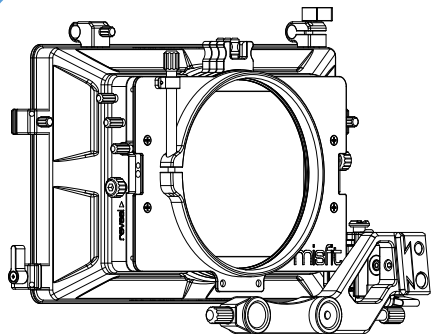

Misfit

PRECONFIGURED KITS:

B1230.0007
Kit 1: 4" x 5.65" 2-Stage Matte Box with Top Flag & Mounts, 114 mm Clamp Attachment and Two 4" x 5.65" Trays

SKU's Included:
B1230.1004 - Misfit Mattebox Core (Back not included)
B1210.1015 - Carbon Fibre Top Flag
B1250.1057 - 114 mm Dedicated Back
B1251.1010 - 4" x 5.65" Tray (2 UNITS)

B1230.0008
Kit 2: 4" x 5.65" 3-Stage Matte Box with Top Flag & Mounts, 114 mm Clamp Attachment and Three 4" x 5.65" Trays

SKU's Included:
B1230.1004 - Misfit Mattebox Core (Back not included)
B1210.1015 - Carbon Fibre Top Flag
B1250.1057 - 114 mm Dedicated Back
B1251.1010 - 4" x 5.65" Tray (3 UNITS)

B1230.0009
Kit 3: 4" x 5.65" 2-Stage Matte Box with Top Flag & Mounts, 143 mm Clamp Attachment and Two 4" x 5.65" Trays

SKU's Included:
B1230.1004 - Misfit Mattebox Core (Back not included)
B1210.1015 - Carbon Fibre Top Flag
B1250.1040 - 143 mm Dedicated Back
B1251.1010 - 4" x 5.65" Tray (2 UNITS)

B1230.0010
Kit 4: 4" x 5.65" 3-Stage Matte Box with Top Flag & Mounts, 143 mm Clamp Attachment Three 4" x 5.65" Trays

SKU's Included:
B1230.1004 - Misfit Mattebox Core (Back not included)
B1210.1015 - Carbon Fibre Top Flag
B1250.1040 - 143 mm Dedicated Back
B1251.1010 - 4" x 5.65" Tray (3 UNITS)