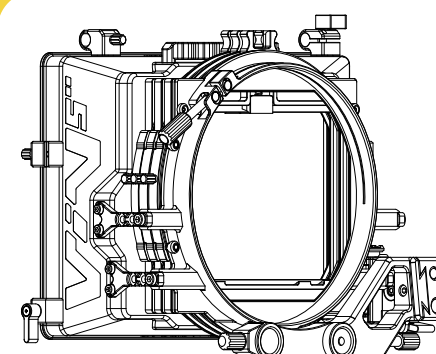

Viv 5"

PRECONFIGURED KITS:

B1210.0003
Kit 1: 5" x 5" 2-Stage Matte Box with Top Flag & Flag Mounts, One 5" x 5" & One 4" x 5.65" Horizontal Tray

SKU's Included:
B1210.1010 - Viv 5" 2-Stage Matte box Core
B1210.1015 - Carbon Fibre Top Flag
B1251.1014 - 5" x 5" Tray
B1251.1013 - 4" x 4"/5.65" Tray

B1210.0004
Kit 2: 5" x 5" 3-Stage Matte Box with Top Flag & Flag Mounts, One 5" x 5" & Two 4" x 5.65" Horizontal Trays

SKU's Included:
B1210.1010 - Viv 5" 2-Stage Matte box Core
B1210.1012 - Viv 5" Expansion Pack
B1210.1015 - Carbon Fibre Top Flag
B1251.1014 - 5" x 5" Tray
B1251.1013 - 4" x 4"/5.65" Tray (2 UNITS)