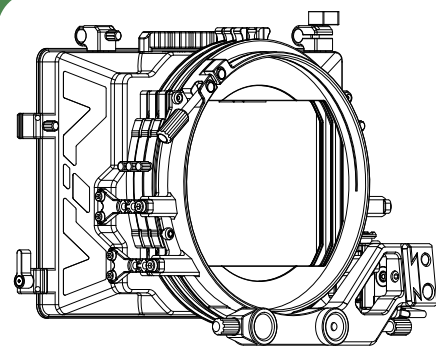

Viv

PRECONFIGURED KITS:

B1210.0007
Kit 1: 4" x 5.65" 2-Stage Matte Box with Top Flag & Flag Mounts and Two 4" x 5.65" Trays

SKU's Included:
B1210.1001 - Viv 2-Stage Mattebox Core
B1210.1015 - Carbon Fibre Top Flag
B1251.1008 - Viv Filter Tray 4" x 5.65" (2 UNITS)

B1210.0008
Kit 2: 4" x 5.65" 3-Stage Matte Box with Top Flag & Flag Mounts and Three 4" x 5.65" Trays

SKU's Included:
B1210.1001 - Viv 2-Stage Mattebox Core
B1210.1003 - Viv Expansion Pack
B1210.1015 - Carbon Fibre Top Flag
B1251.1008 - Viv Filter Tray 4" x 5.65" (3 UNITS)