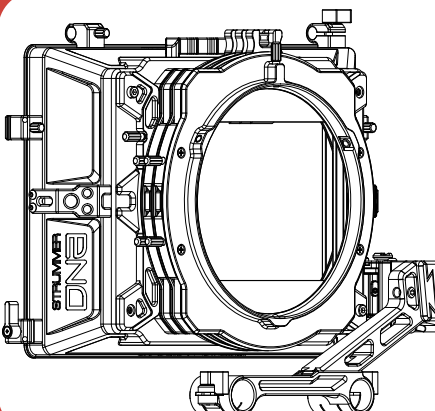

SKU's Included:
B1200.1021 - Strummer DNA Core
B1200.1003 - 5.65" - Expansion Pack
B1200.1022 - 5.65" - 2 Stage Cassette
B1200.1032 - 15mm LW Arm
B1200.1029 - French Flag Bracket
B1200.1030 - 19mm Studio Arm

B1200.0011
Kit 4: 4" x 5.65" 3-Stage Matte Box with 15mm LWS Arm, French Flag Bracket, 19mm Studio Adaptor

SKU's Included:
B1200.1021 - Strummer DNA Core
B1200.1003 - 5.65" - Expansion Pack
B1200.1022 - 5.65" - 2 Stage Cassette
B1200.1032 - 15mm LW Arm
B1200.1029 - French Flag Bracket
B1200.1017 - 19mm Studio Bracket

B1200.0012
Kit 5: 4" x 5.65" 3-Stage Matte Box with 15mm LWS Arm, French Flag Bracket, 15mm Studio Arm

SKU's Included:
B1200.1021 - Strummer DNA Core
B1200.1003 - 5.65" - Expansion Pack
B1200.1022 - 5.65" - 2 Stage Cassette
B1200.1032 - 15mm LW Arm
B1200.1029 - French Flag Bracket
B1200.1031 - 15mm Studio Arm

B1200.0013
Kit 6: 4" x 5.65" 3-Stage Matte Box with 15mm LWS Arm, French Flag Bracket, 15mm Studio Adaptor

SKU's Included:
B1200.1021 - Strummer DNA Core
B1200.1003 - 5.65" - Expansion Pack
B1200.1022 - 5.65" - 2 Stage Cassette
B1200.1032 - 15mm LW Arm
B1200.1029 - French Flag Bracket
B1200.1018 - 15mm Studio Bracket

B1200.0014
Kit 7: 6.6" x 6.6" 3-Stage Matte Box with French Flag Bracket, 19mm Studio Arm

SKU's Included:
B1200.1021 - Strummer DNA Core
B1200.1006 - 6.6" - Expansion Pack
B1200.1024 - 6.6" - 2 Stage Cassette
B1200.1029 - French Flag Bracket
B1200.1030 - 19mm Studio Arm