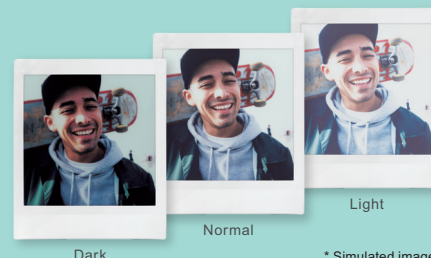

You can check the capture area of your selfie in a mirror next to the lens.

Selfie Mode automatically adjusts brightness and focal length to the ideal level for capturing selfies.

Macro Mode

This function allows you to capture subjects from a close range of 30cm-50cm.

Landscape Mode

Ideal for capturing subjects in the distance (2m - beyond).

Double Exposure Mode

In this function, you can press the shutter twice to capture an artistic shot with two images in the same print.

L D Light / Dark Mode

Control the brightness of your photo and add a low-key or high-key effect.

* Simulated images

3 STROBE COLOR FILTERS

Three strobe color filters (included) can be attached to the flash.