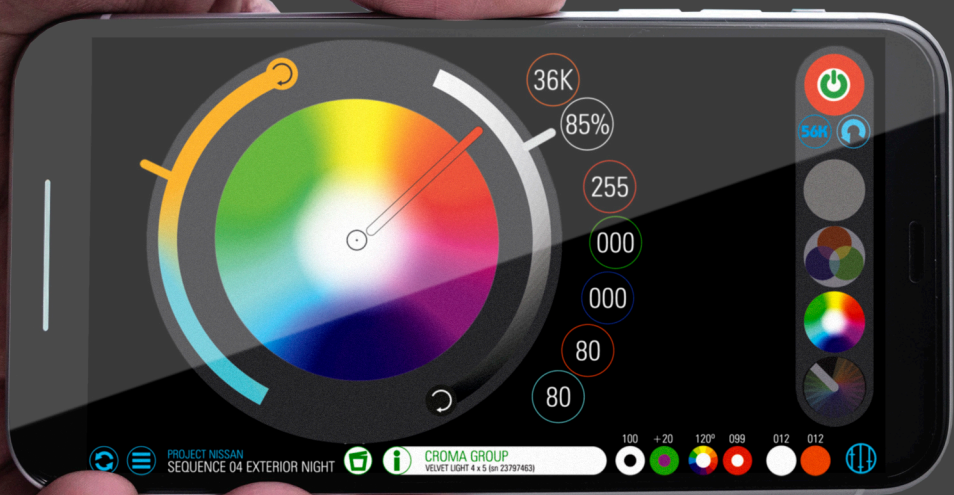

EVO

weatherproof color panels

FULL COLOR

5LED SPECTRUM

full color

extend your creative possibilities

The combination of 5 LEDs (R+G+B+W+CW) extends the color possibilities over traditional RGBW technology, producing a much wider color gamut, a more natural white light, and richer colors.

RGB+

Advanced color: Adjust individually any of the EVO's 5 LED channels: RED, GREEN, BLUE, White, and Cool White.

GELS

Select from a variety of traditional color gel formulas supplied by VELVET, or create, save, import or export your own gel looks

VELVET GOYA app

Using the VELVET GOYA App on any IOS or ANDROID smart device gives you instant full control over any EVO panel. You can create, save, load or share your own gels or user profiles, and use the app's color-picker to recreate colors from a photo or image. Your creative possibilities are unlimited.

The quick, precise and shareable App takes control and color adjustment of the EVO panel to a new level. The HSI advanced mode even includes an intuitive and user-friendly 360° color sphere interface. Settings made in one mode can be fine-tuned in any other mode.