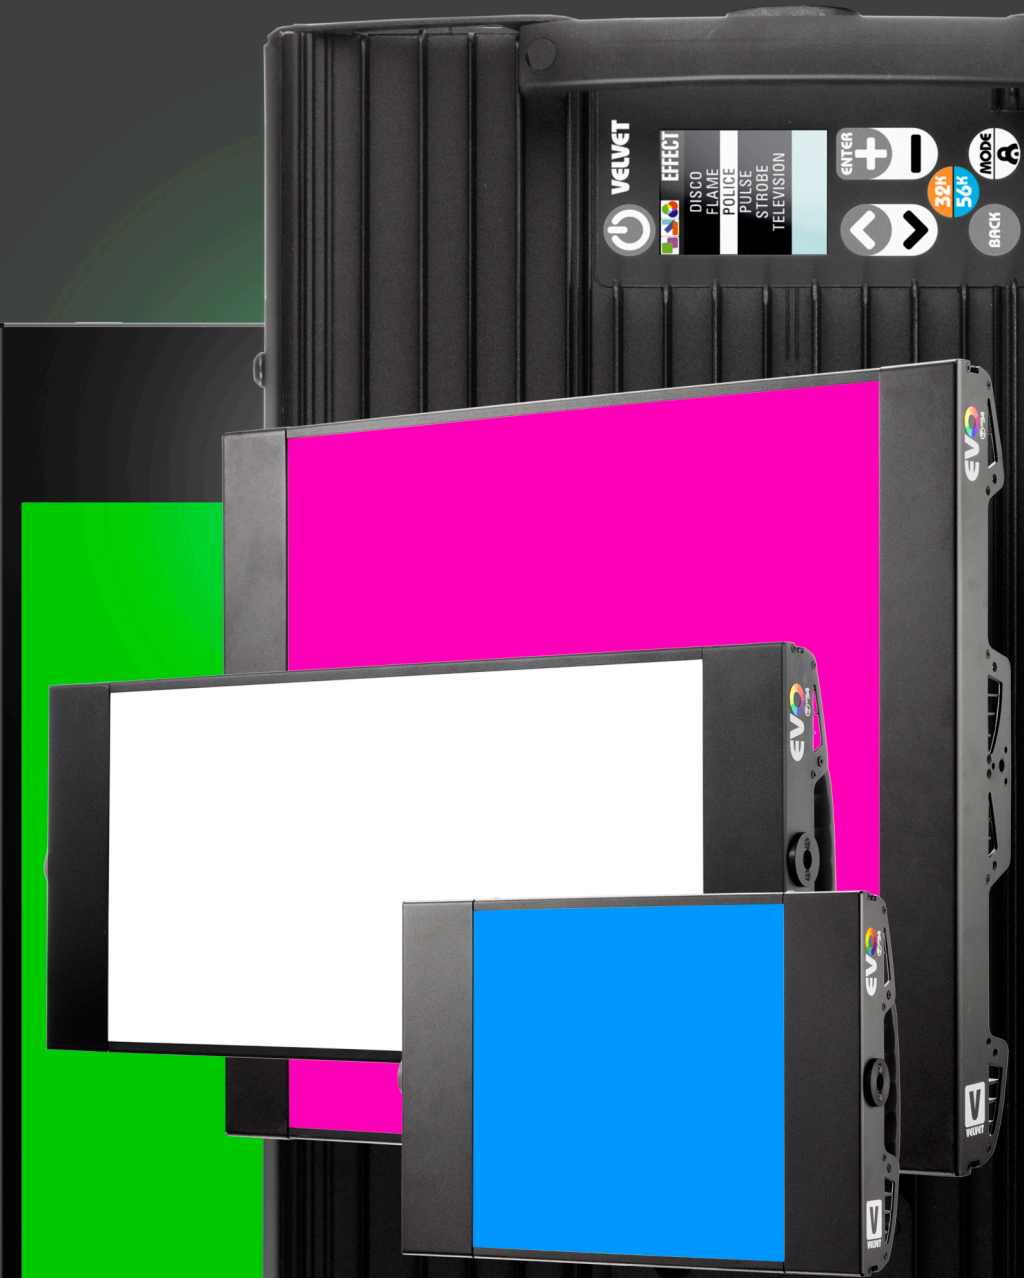

EVO

weatherproof color panels

FULL COLOR

5LED SPECTRUM

full color

extend your creative possibilities

The combination of 5 LEDs (R+G+B+W+CW) extends the color possibilities over traditional RGBW technology, producing a much wider color gamut, a more natural white light, and richer colors.

EVO Color control technology allows you to set the base white light color temperature and then separately overlay the desired gel light color. This higher degree of color and light control keeps you focused on the creative, not technical aspects of lighting with color.

RGB+

Advanced color: Adjust individually any of the EVO's 5 LED channels: RED, GREEN, BLUE, White, and Cool White.

GELS

Select from a variety of traditional color gel formulas supplied by VELVET, or create, save, import or export your own gel looks

Every detail has been refined to be kind to its operator. From the rounded side panels and yoke to the comfortable handles and the color display, this was a light that was made to be used.

**FULL
OUTPUT**