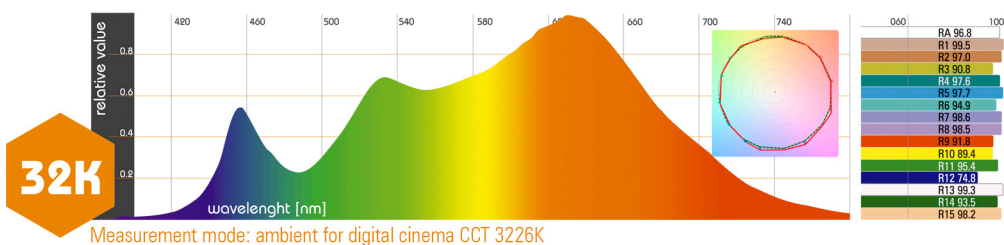

EVO

technical specifications/ photometrics

WEATHERPROOF IP54

DIMENSIONS
453 x 318 x 93mm / 17.8" x 12.5" x 3.6"
PANEL WEIGHT
4.4 kg / 9.7 lbs
PANEL + YOKE WEIGHT
4.9 kg / 10.8 lbs
POWER
100W (0.9 Amps at 110 VAC)
POWER SUPPLY
12-35V DC (XLR3). VLock or Gold mount
battery plate 90-264V AC 50/60Hz

STUDIO IP51

DIMENSIONS
453 x 318 x 113mm / 17.8" x 12.5" x 4.4"
PANEL WEIGHT
5.6 kg / 12.3 lbs
PANEL + YOKE WEIGHT
6.1 kg / 13.4 lbs
POWER
100W (0.9 Amps at 110 VAC)
POWER SUPPLY
90-264V AC 50/60Hz

WEATHERPROOF IP54

DIMENSIONS
753 x 318 x 93mm / 29.6" x 12.5" x 3.6"
PANEL WEIGHT
6.9 kg / 15.2 lbs
PANEL + YOKE WEIGHT
7.6 kg / 16.7 lbs
POWER
200W (1.8 Amps at 110 VAC)
POWER SUPPLY
24-35V DC (XLR3). VLock or Gold mount
battery plate 90-264V AC 50/60Hz

STUDIO IP51

DIMENSIONS
753 x 318 x 113mm / 29.6" x 12.5" x 4.4"
PANEL WEIGHT
8.2 kg / 18 lbs
PANEL + YOKE WEIGHT
8.9 kg / 19.6 lbs
POWER
200W (1.8 Amps at 110 VAC)
POWER SUPPLY
90-264V AC 50/60Hz

WEATHERPROOF IP54

DIMENSIONS
763 x 620 x 93mm / 29.6" x 25" x 3.6"
PANEL WEIGHT
13 kg / 28.6 lbs
PANEL + YOKE WEIGHT
15.3 kg / 33.7 lbs
POWER
400W (3.6 Amps at 110 VAC)
POWER SUPPLY
28V DC (XLR3)
90-264V AC 50/60Hz

STUDIO IP51

DIMENSIONS
763 x 620 x 113mm / 29.6" x 25" x 4.4"
PANEL WEIGHT
16 kg / 35.2 lbs
PANEL + YOKE WEIGHT
18.3 kg / 40.3 lbs
POWER
400W (3.6 Amps at 110 VAC)
POWER SUPPLY
90-264V AC 50/60Hz

1m/3ft	3m/10ft	5m/16ft
3500 lux 325 fc	450 lux 41 fc	83 lux 7.6 fc

1m/3ft	3m/10ft	5m/16ft
7000 lux 650 fc	900 lux 83 fc	167 lux 15.5 fc

1m/3ft	3m/10ft	5m/16ft
14000 lux 1300 fc	1800 lux 166 fc	335 lux 31 fc