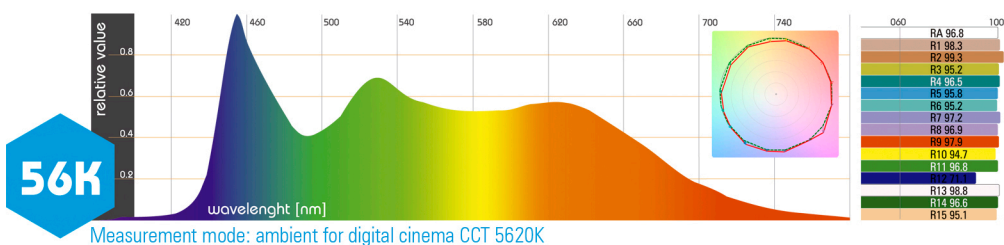

EVO

technical specifications/ photometrics

WEATHERPROOF IP54

DIMENSIONS
453 x 318 x 93mm / 17.8" x 12.5" x 3.6"
PANEL WEIGHT
4.4 kg / 9.7 lbs
PANEL + YOKE WEIGHT
4.9 kg / 10.8 lbs
POWER
100W (0.9 Amps at 110 VAC)
POWER SUPPLY
12-35V DC (XLR3). VLock or Gold mount
battery plate 90-264V AC 50/60Hz

STUDIO IP51

DIMENSIONS
453 x 318 x 113mm / 17.8" x 12.5" x 4.4"
PANEL WEIGHT
5.6 kg / 12.3 lbs
PANEL + YOKE WEIGHT
6.1 kg / 13.4 lbs
POWER
100W (0.9 Amps at 110 VAC)
POWER SUPPLY
90-264V AC 50/60Hz

WEATHERPROOF IP54

DIMENSIONS
753 x 318 x 93mm / 29.6" x 12.5" x 3.6"
PANEL WEIGHT
6.9 kg / 15.2 lbs
PANEL + YOKE WEIGHT
7.6 kg / 16.7 lbs
POWER
200W (1.8 Amps at 110 VAC)
POWER SUPPLY
24-35V DC (XLR3). VLock or Gold mount
battery plate 90-264V AC 50/60Hz

STUDIO IP51

DIMENSIONS
753 x 318 x 113mm / 29.6" x 12.5" x 4.4"
PANEL WEIGHT
8.2 kg / 18 lbs
PANEL + YOKE WEIGHT
8.9 kg / 19.6 lbs
POWER
200W (1.8 Amps at 110 VAC)
POWER SUPPLY
90-264V AC 50/60Hz

WEATHERPROOF IP54

DIMENSIONS
763 x 620 x 93mm / 29.6" x 25" x 3.6"
PANEL WEIGHT
13 kg / 28.6 lbs
PANEL + YOKE WEIGHT
15.3 kg / 33.7 lbs
POWER
400W (3.6 Amps at 110 VAC)
POWER SUPPLY
28V DC (XLR3)
90-264V AC 50/60Hz

STUDIO IP51

DIMENSIONS
763 x 620 x 113mm / 29.6" x 25" x 4.4"
PANEL WEIGHT
16 kg / 35.2 lbs
PANEL + YOKE WEIGHT
18.3 kg / 40.3 lbs
POWER
400W (3.6 Amps at 110 VAC)
POWER SUPPLY
90-264V AC 50/60Hz

1m/3ft	3m/10ft	5m/16ft
3500 lux 325 fc	450 lux 41 fc	83 lux 7.6 fc

1m/3ft	3m/10ft	5m/16ft
7000 lux 650 fc	900 lux 83 fc	167 lux 15.5 fc

1m/3ft	3m/10ft	5m/16ft
14000 lux 1300 fc	1800 lux 166 fc	335 lux 31 fc