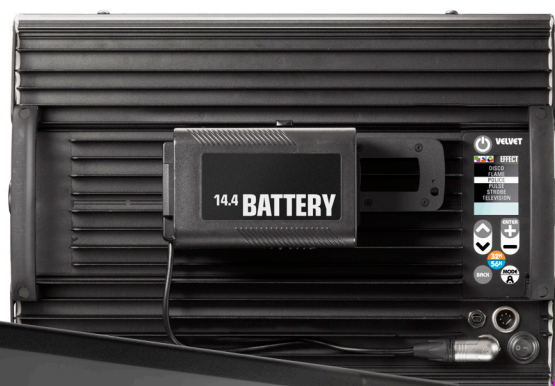

color modes

CCT

Basic White mode: Adjust the Dimmer, Kelvin (2500K- 10000K) and Green / Magenta

HSI+

Full color: Set a Kelvin value as a base white light, then add a layer of colored light on top, with Hue, Saturation, and Intensity adjustments

RGB+

Advanced color: Adjust individually any of the EVO's 5 LED channels: RED, GREEN, BLUE, White, and Cool White.

GELS

Select from a variety of traditional color gel formulas supplied by VELVET, or create, save, import or export your own gel looks

EFFECT

Choose from a large catalog: Television, strobe, Pulse, Disc, Police and Fire, all adjustable for speed, frequency and color

EVOlution outside, tech inside

Get everything you deserve from a professional color light: reliability, industry-leading output-to-weight and lumen/watt ratios, full output from standard 14.4V batteries, wireless control, silent fan-free operation, and a weatherproof IP54* housing with a full gamut of in and out connections.

Every detail has been refined to be kind to its operator. From the rounded side panels and yoke to the comfortable handles and the color display, this was a light that was made to be used.

**FULL
OUTPUT**

from single
14.4V battery

weatherproof
IP54

*EVO STUDIO versions are IP51 dustproof