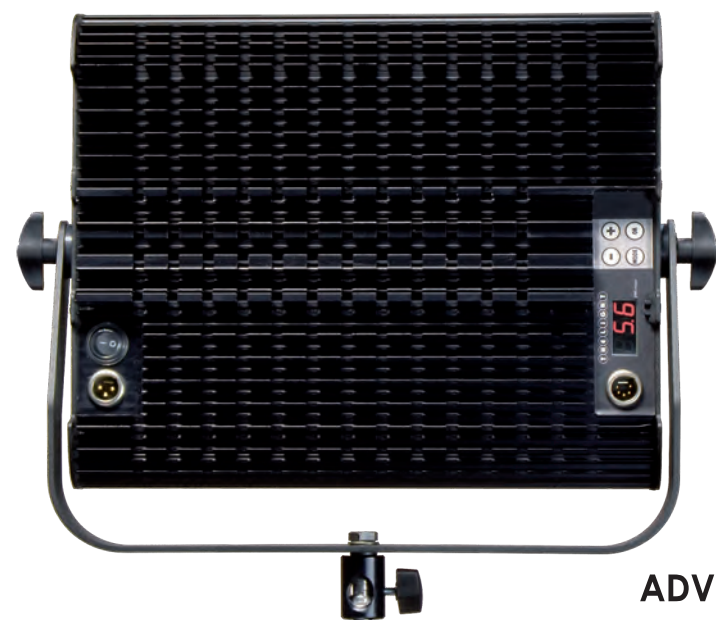

COMPARISON WITH OTHER PANELS

- ▶ rainproof and shock resistant aluminum body
- ▶ 25% more light output with much wider beam
- ▶ best quality Osram LED
- ▶ beauty soft shadowless light
- ▶ more than bi-colour 3000K to 6000K
- ▶ digital display with shock resistant buttons
- ▶ perfect color rendition & consistency lamp to lamp
- ▶ professional DMX RDM with XLR-5 connector
- ▶ wide power input 12-35 VDC / 90-264 VAC
- ▶ affordable European quality
- ▶ two years warranty 100% made in Barcelona (Spain)

the most robust & advanced LED panel

VELVET
LIGHT

RAINPROOF

Rocky body 100% aluminum

SOFT LIGHT

Natural shadow-less light

POWERFUL

210 Lux at 3m / 10 ft

THELIGHT

the unique aLL-in-one Light

THELIGHT introduces **Rainproof VELVET LIGHT 1** the most robust and advanced LED panel producing velvety soft light

MADE TO LAST

Rainproof IP54

Robust 100% aluminum body made to endure the tougher working conditions on any location or studio

VELVET LIGHT 1 includes:

- ▶ 100% aluminum IP54 rainproof LED panel
- ▶ On-board and DMX digital control over:
 - ▶ Color temperature from 3000K to 6000K
 - ▶ smooth Flicker-free dimming 0 to 100
- ▶ XLR-3 input for battery power 12-35VDC
- ▶ XLR-5 input connector for remote DMX control
- ▶ adjustable yoke with combined 28 / 16mm pin
- ▶ two years warranty