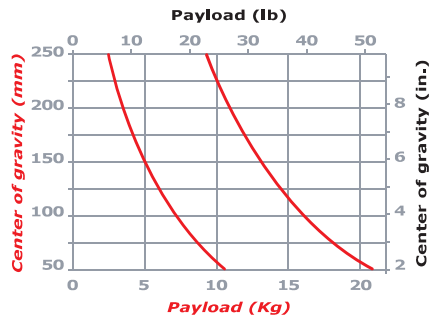

Safe and reliable, the **GAMMA** support is specifically designed for **ENG** configurations up to 16 Kg (35 lbs).

Featuring an infinitely variable counterbalance system with easy readable numerical reference, the **GAMMA** provides excellent performances at any angle from + 90 to -70 degrees. For additional tilt matching the -90° angle, an ultra light sliding plate is available.

A host of advanced features make this **FLUID HEAD** a bestseller in its range including infinitely adjustable drag settings, camera quick release system and illuminated spirit level.

The **GAMMA** head interfaces with a wide range of 100 mm bowl tripods both in aluminum or carbon fiber with either single or double stage extension.

■ specifications

Payload capacity:	16 Kg (35 lbs)
Weight:	3,5 Kg (7.7 lbs)
Pan range:	360°
Tilt range:	+/- 90° with sliding base plate +90° /-70° with quick attachment plate
Counterbalance:	Continuous
Fluid drag:	Continuous
Bowl diameter:	100 mm
Temp. range:	-40°/+60°C (-40°/+158°F)