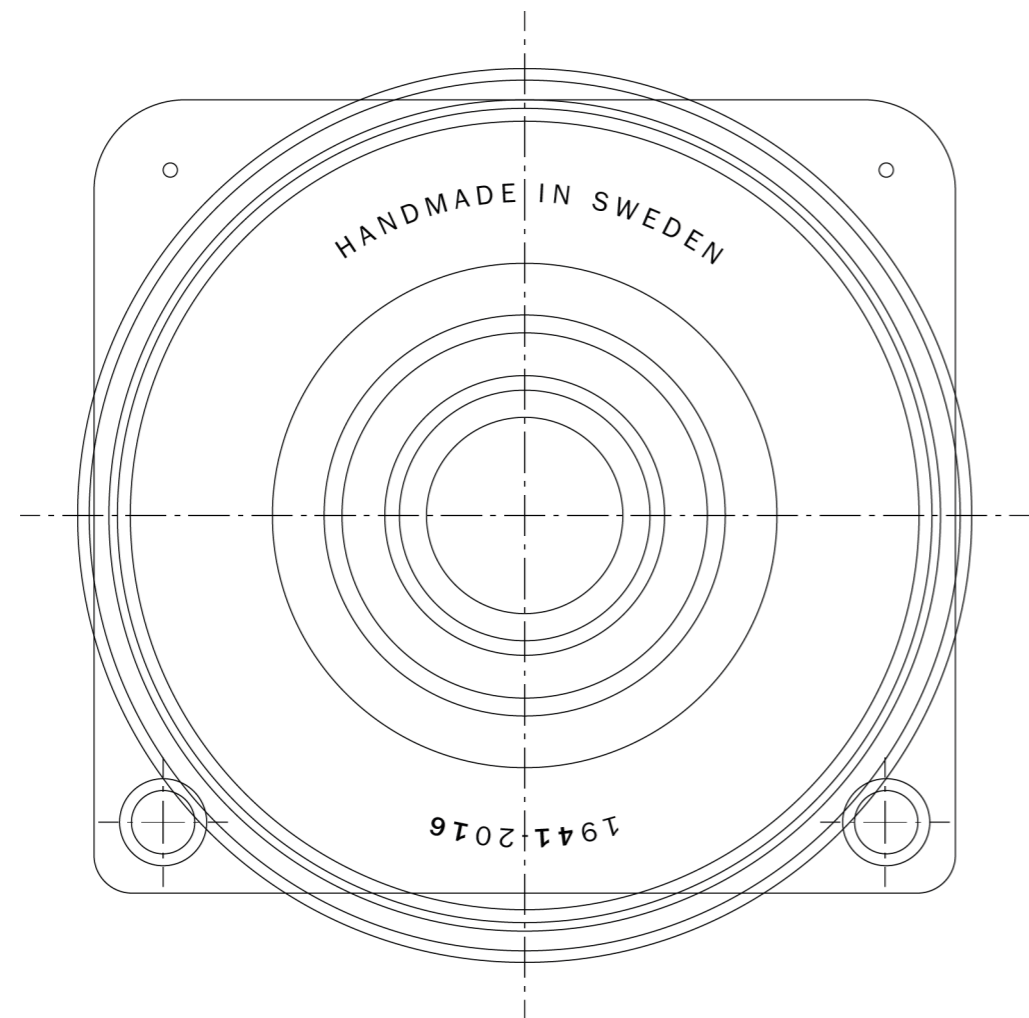

*HASSELBLAD*

CREATE TO INSPIRE

X1D

1941 – 2016

Victor Hasselblad with the Graflex 2

The Hasselblad 501CM, 1997-2005.

Hasselblad X1D, 2016.