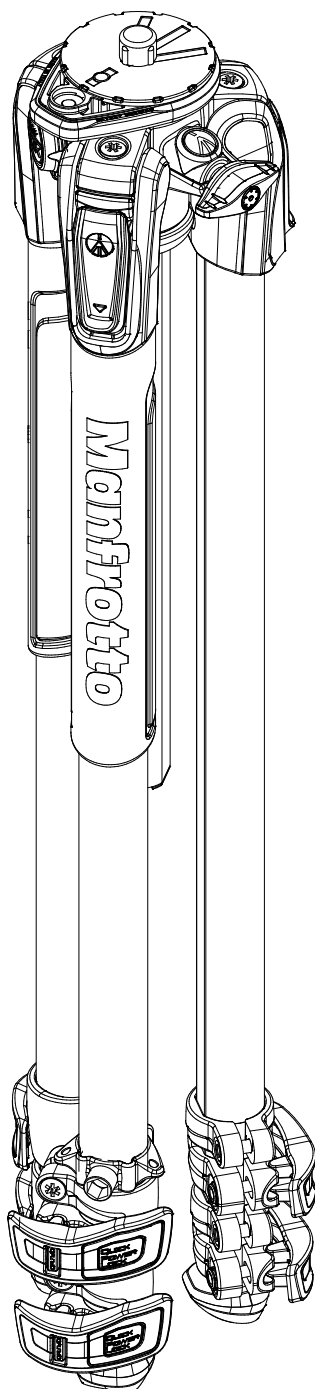

Manfrotto
Imagine More

ART. : MK055XPRO3-3W

For head spare list see drawing art. MHXPRO-3W

For tripod spare list see drawing :
- art. MT055XPRO3

BOX

R11039466,01 box for MK055XPRO3-3W
Set of 6