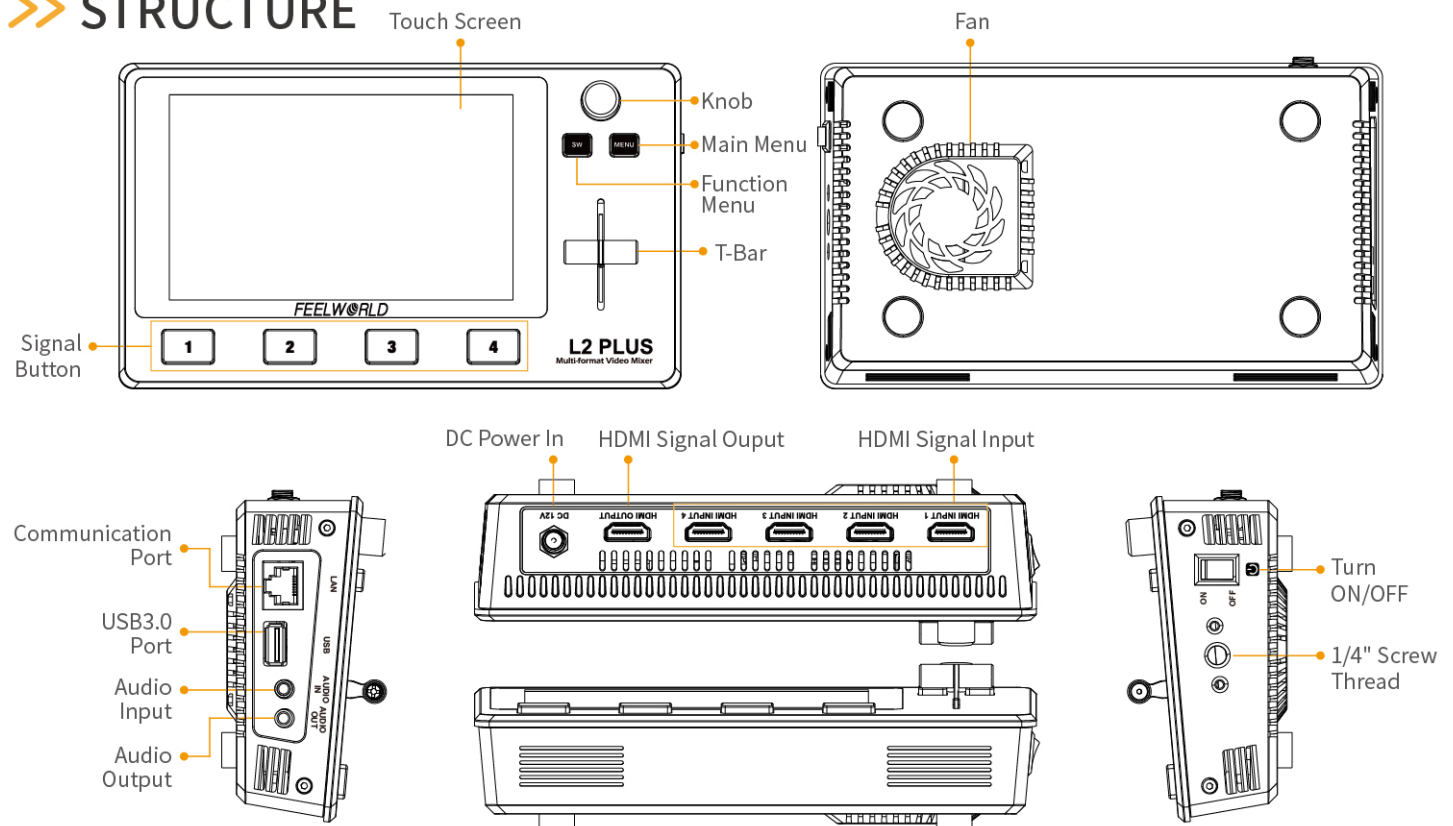

>> PARAMETER

Model	L2 PLUS
Screen	5.5" (touch)
Input	HDMI-A*4
Output	HDMI-A*1 USB 3.0 WEBCAM/OBS*1
Communication	LAN RJ45*1
Audio	MIC 3.5MM*1 LINE 3.5MM*1
Power	1×DC Jack
InputResolutions	HDMI SMPTE 720p@50/60 | 1080i@50/60 | 1080p@23/24/30/50/60 VESA 1024X768@60 | 1280 X 720@60 | 1280 X 768@60 | 1280X1024@60 | 1360X768 | 1366x768@60 1440x900@60 | 1600x1200@60 | 1680x768@60 | 1920X1080@60 | 1920 X 1200@60
	OutputResolutions (choose standard)
	HDMI SMPTE 720p@50/60 | 1080p@24/25/30/50/60 VESA 1024X768@60 | 1280x720@60 | 1280 X 768@60 | 1280X1024@60 | 1360x768@60
Supported Standards	HDMI 1.3 USB 3.0
Input Voltage	DC 12V/2A
Power	≤ 21W
working Temperature	0°C~50°C
Humidity	5%~85%
Unit Size	191(L) x 111(W) x 49(H)mm
Unit Weight	610g

>> STRUCTURE

Zhangzhou Seetec Optoelectronics Technology Co., Ltd

E-mail: sales@feelworld.cn

Tel: +86-596-2672627

Website: www.feelworld.com.cn

Fax: +86-596-2672617

www.seetec.com.cn