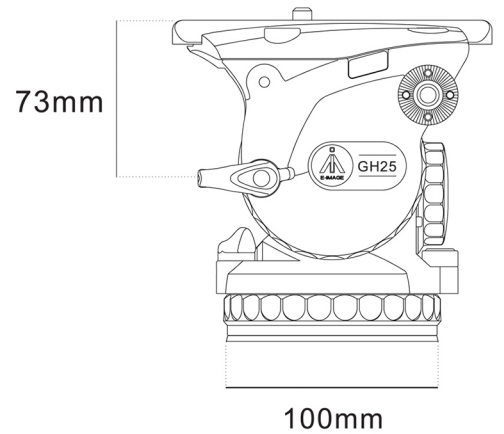

Balance Chart

Total Load Kg

Model No. : GH25

SPECIFICATION

Payload range: 25kg

Tilt Range: -80°~+90°

Counterbalance: 1-15

Weight: 4.2kg

Bowl Size: 100mm

Grades of Drag: 0-7

Temperature Range: -40°C~+80°C

0-7 grades of pan & tilt drag adjustment

Parking hole for hydrostatic arm with 1/4" or 3/8" threads.

Illuminated levelling bubble.

Multi-adjustment (1-15) counterbalance can reach perfect balance quickly and easily.